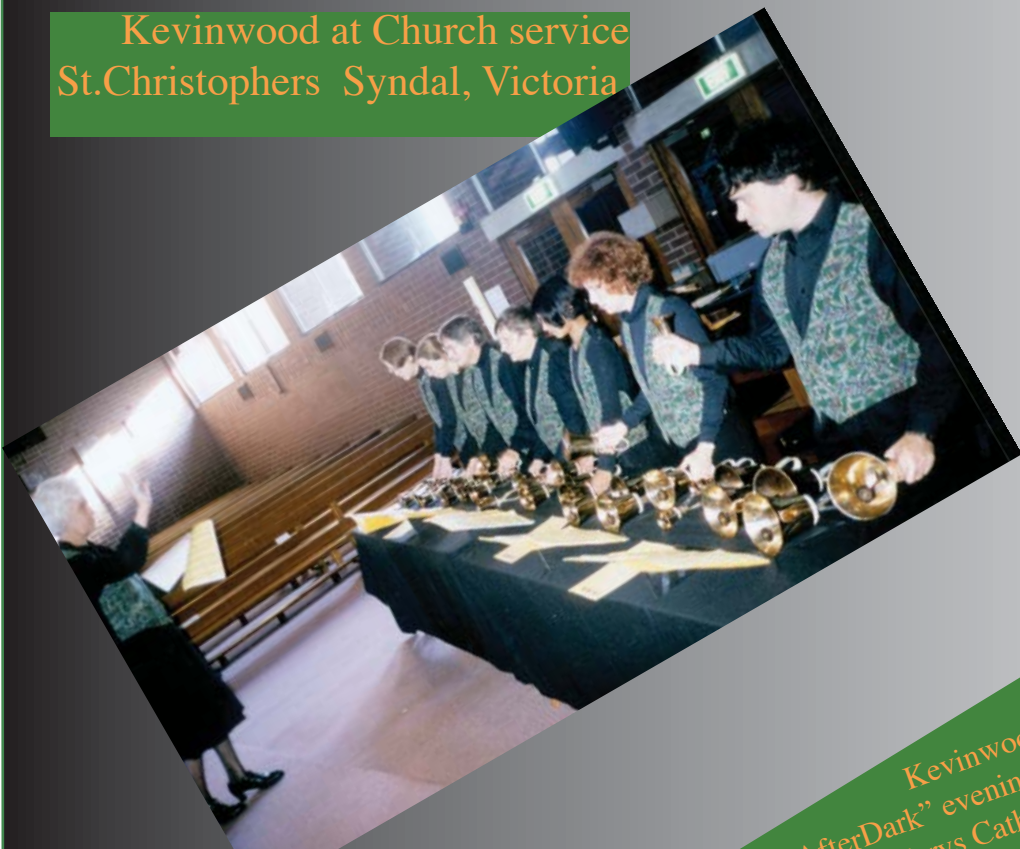

Kevinwood at Church service  
St.Christophers Syndal, Victoria

Kevinwood  
in "AfterDark" evening at  
St Marys Cathedral

**Kevinwood Bells**  
rehearse Saturdays 9am-11am in the Haseler  
Centre  
underneath St. Kevins Catholic Church  
**EASTWOOD**