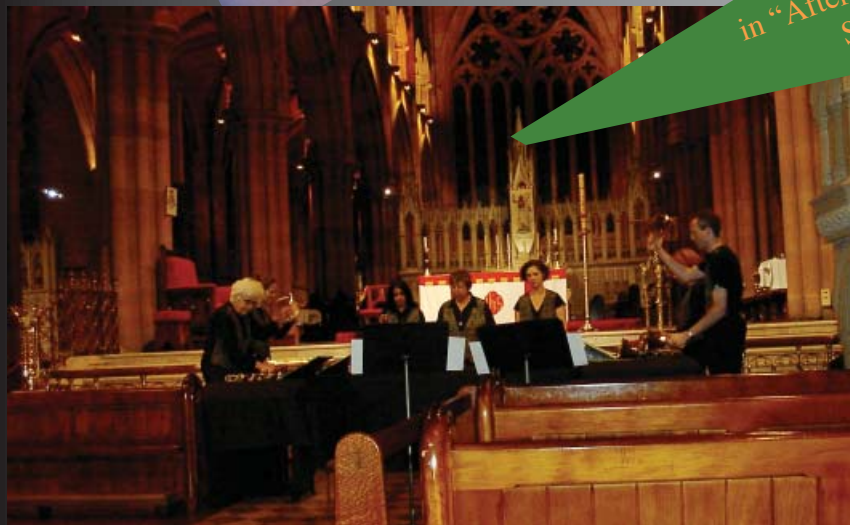

Kevinwood at Church service  
St.Christophers Syndal, Victoria

Kevinwood  
in "AfterDark" evening at  
St Marys Cathedral

**Kevinwood Bells**  
rehearse Saturdays 9am-11am in the Haseler  
Centre  
underneath St. Kevins Catholic Church  
**EASTWOOD**